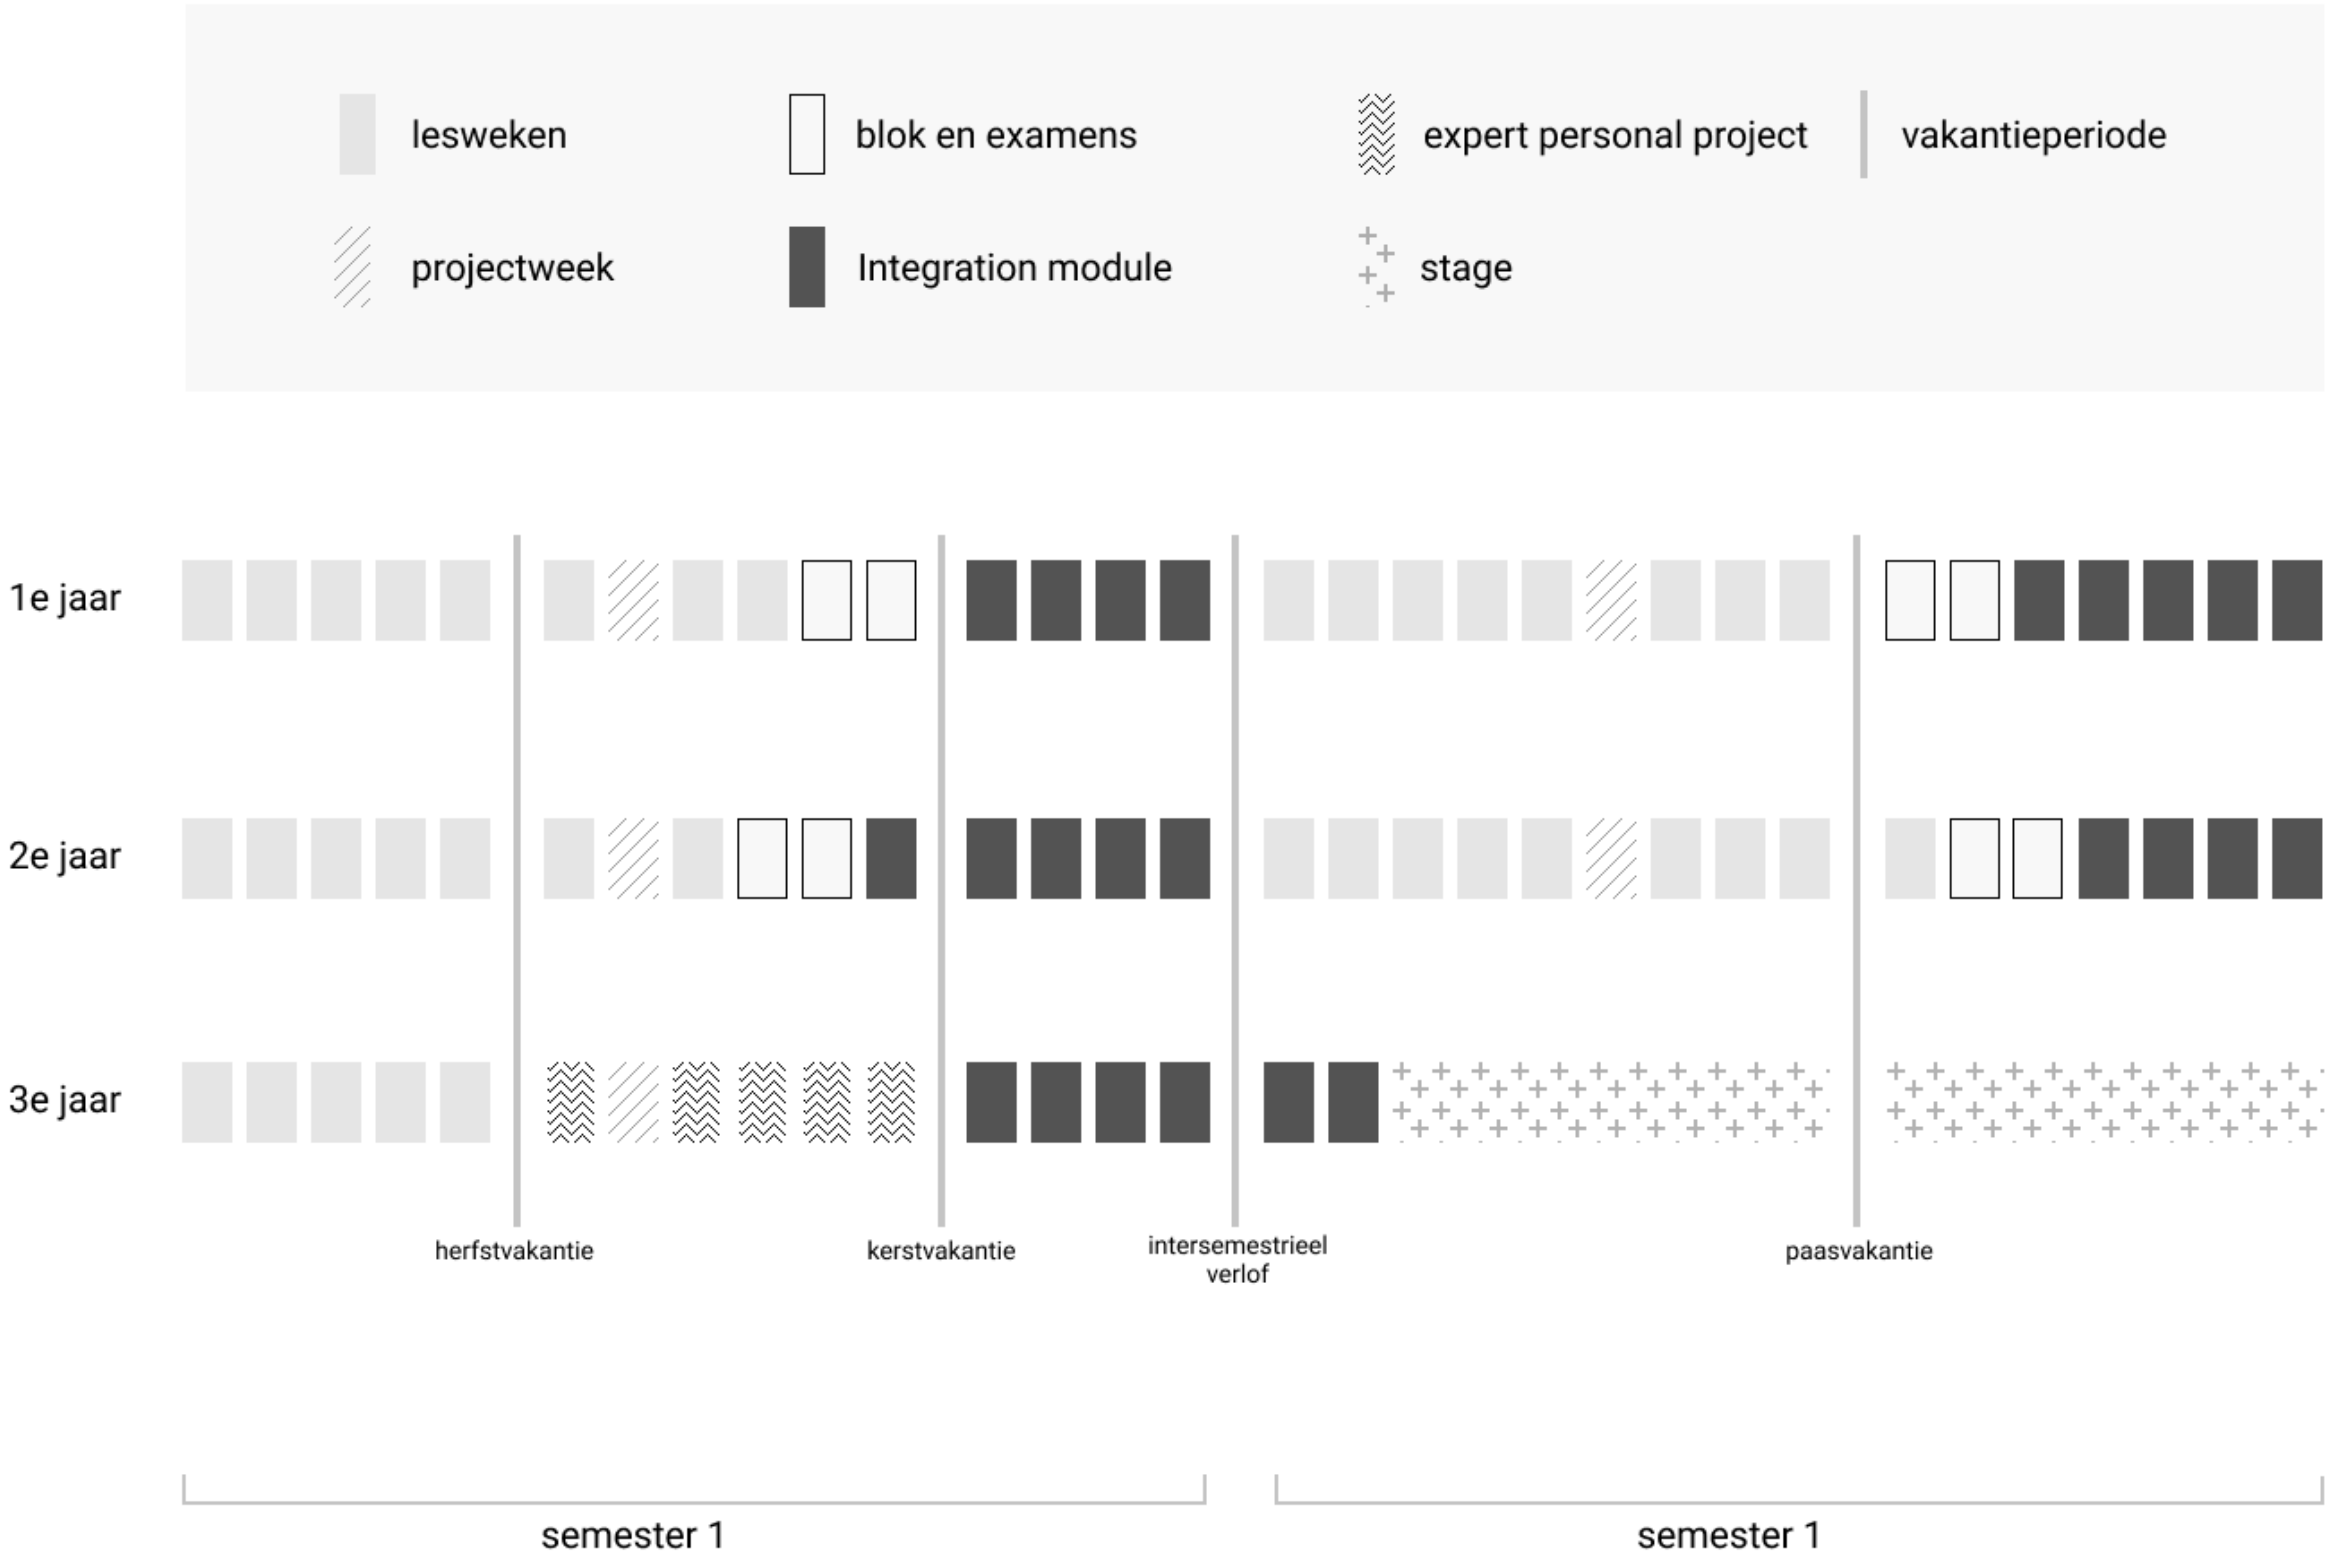

Academische kalender 2020-21 van Devine

Voorbeeld lesrooster Devine

Eerste jaar, eerste semester

S1-IDEV1

5 (14 Oct 2019 - 20 Oct 2019) - Week 42				
Monday 14/10	Tuesday 15/10	Wednesday 16/10	Thursday 17/10	Friday
Design 1 - Atelier KBU.F.1.001 (atelier 1 projectlokaal devine) 08:30 - 12:30 Student group(s): S1-IDEV1, S1-IDE2, S1-IDE3, S1-IDEV4 Cremers Jynse, Garzevles Giliam Antoine Labo, Practicum	Development 1 - Deel1 KBU.F.2.002 (passerelle 2) 08:30 - 11:30 Student group(s): S1-IDEV1, S1-IDE2, S1-IDE3, S1-IDEV4 DeLanghe Klaus, Duchi Frederik Labo, Practicum	Development 1 - Deel2 KBU.F.2.002 (passerelle 2) 08:30 - 11:30 Student group(s): S1-IDEV1, S1-IDE2, S1-IDE3, S1-IDEV4 DeLanghe Klaus, Duchi Frederik Labo, Practicum	Development 1 - Deel3 KBU.F.2.002 (passerelle 2) 08:30 - 11:30 Student group(s): S1-IDEV1, S1-IDE2, S1-IDE3, S1-IDEV4 DeLanghe Klaus, Duchi Frederik Labo, Practicum	Design 1 - Theorie KWE.B.0.037 (aulamag) 10:45 - 11:45 Development 1 - Theor KWE.B.0.037 (aulamag) 11:45 - 12:45
Design 1 - Atelier KBU.F.1.001 (atelier 1 projectlokaal devine) 13:45 - 15:45 Student group(s): S1-IDEV1, S1-IDE2, S1-IDE3, S1-IDEV4 Cremers Jynse, Garzevles Giliam Antoine Labo, Practicum		Design 1 - Toets KBU.F.1.001 (atelier 1 projectlokaal devine) 13:45 - 16:45 Student group(s): S1-IDEV1, S1-IDE2, S1-IDE3, S1-IDEV4 Bosschaert Cami, Goossert Tijn Labo, Practicum		Design 1 - Drawing me KBU.F.1.003 (atelier 3) 13:45 - 17:45 Student group(s): S1-IDEV1, S1-IDE2, S1-IDE3, S1-IDEV4 Cremers Jynse Consult