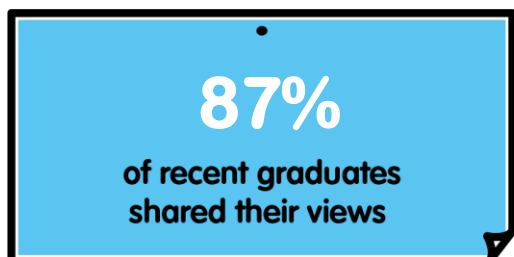

# Associate Degree Marketing and Communication Support Kortrijk

FACTS & FIGURES 2022-2023

....

....

....

At the time of graduation is ...

29%  
professionally  
active

51%  
continuing  
their studies