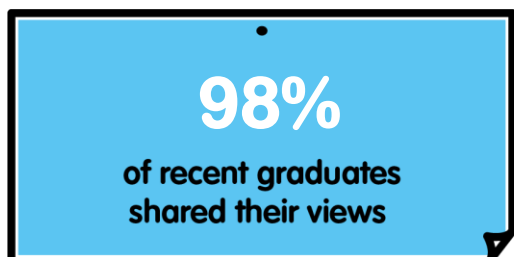

Associate Degree Marketing and Communication Support Brugge

FACTS & FIGURES 2022-2023

At the time of graduation is ...

*The average score of the past 2 academic years