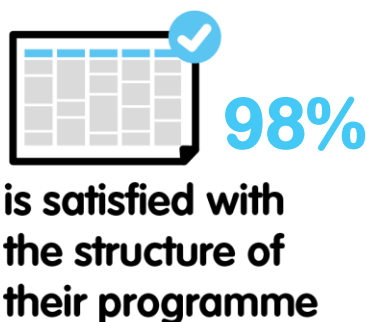

Associate Degree Marketing and Communication Support Brugge

FACTS & FIGURES 2022-2023

At the time of graduation is ...

*The average score of the past 2 academic years